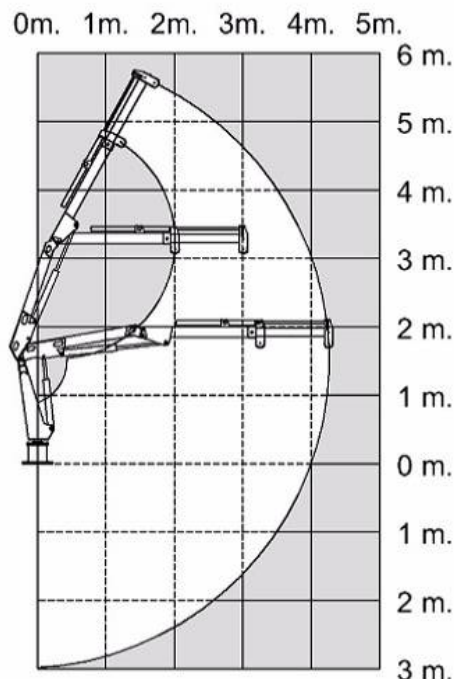

Positions diagram

Series equipment

- Stainless Steel construction.
- Anti-corrosion finished in the cabin.
- Spinning by epicyclic group with brake, drag by hardened pinion and crown. Axis of rotation over bearing in oil bath.
- Cylinders with Ni-Cr stems for marine environments.

- Bronze valves Anti-abrasion hoses.
- Safety valves piloted in the cylinders.
- Emergency stop and hydraulic load limiter.
- Stainless pipe and fittings.
- Danfoss Proportional Distributor.