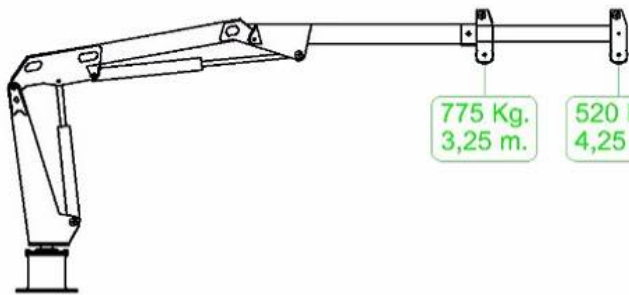

GIA-22/1

Maximum hydraulic outreach 4,25 m. - 520 Kg.

Stainless Hydraulic Crane. Full turn on base. Articulated and telescopic arms.
Lower loads in vertical, ready to install Capstan. Ideal for hanging halador and other appliances.
Danfoss control of progressive control and speed with the same power, arms, winch, halador or others.

Proportional Command

Group turn with brake

Brass valves

Hydraulic installation

Load diagram

Manufacturing Range

- GIA22/1 (2,1 Tn. m.)
hydraulic outreach 4,25 m. - 520 kg.
- GIA22/2 (2,1 Tn. m.)
hydraulic outreach 5,50 m. - 380 kg.
- GIA40/1 (3,9 Tn. m.)
hydraulic outreach 5,00 m. - 780 kg.
- GIA40/2 (3,9 Tn. m.)
hydraulic outreach 6,30 m. - 600 kg.
- GIA65/1 (6,5 Tn. m.)
hydraulic outreach 6,00 m. - 1190 kg.
- GIA65/2 (6,5 Tn. m.)
hydraulic outreach 7,60 m. - 900 kg.

Caractéristiques Techniques

Maximum lifting capacity	20 kNm
Maximum hydraulic outreach	4,25 m
Par Gross slewing torque	685 kgm
Slewing angle	360°
Maximum working pressure	200 bar
Maximum oil flow	25 l/min
Mass	510 kg