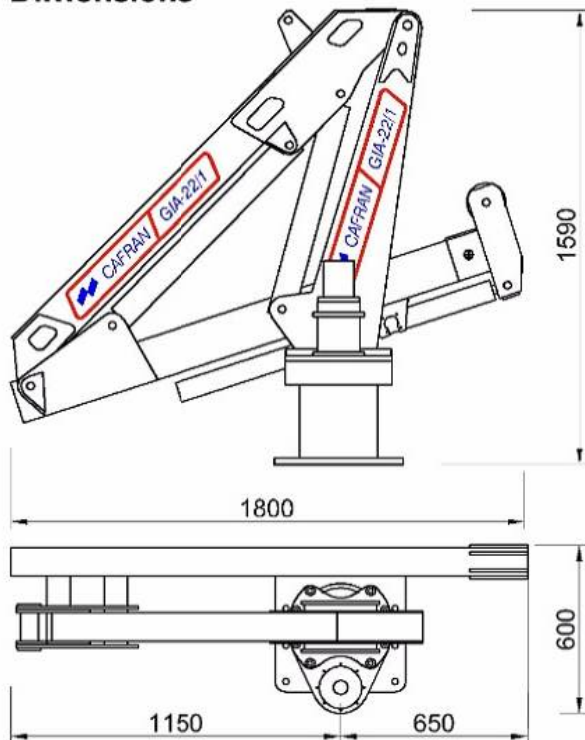

Dimensions